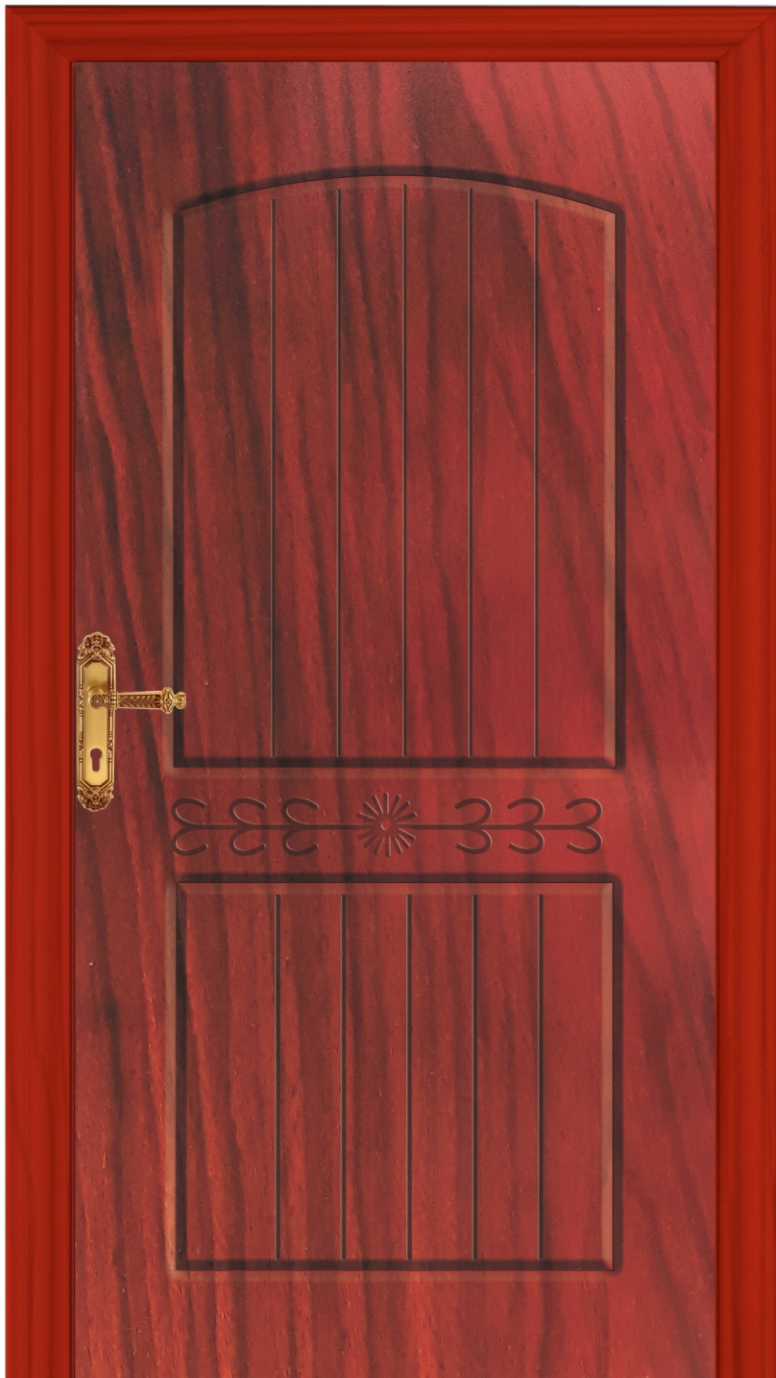

Applied
604

604

PLATINUM
Laminations

CLIFTON

AVAILABLE WIDTH Sizes
27, 30, 33, 36, 39, 42, 45,
Lenght "84 Inches"

Applied
604

SKIN

IMPRESSSION

601

PLATINUM
Laminations

2 PANEL GROOVE

AVAILABLE WIDTH Sizes
27, 30, 33, 36, 39, 42, 45,
Length "84 Inches"

Applied

601

SKIN

IMPRESSION